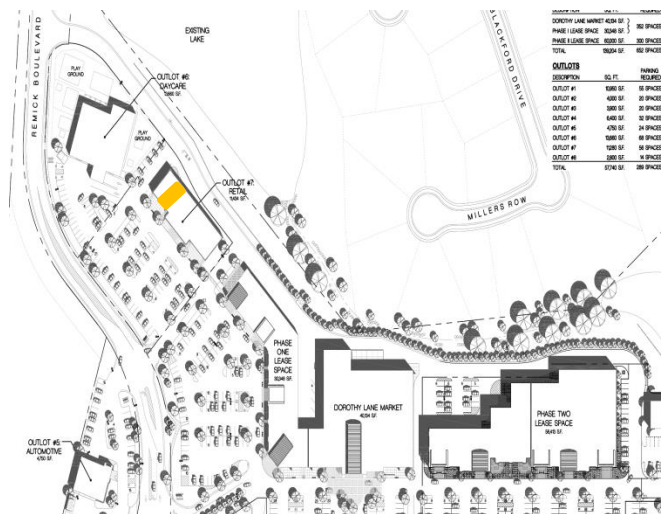

Mark Schweighart
Mark@thequantumcompanies.net
405-330-0591

Matt Schweighart
Matt@thequantumcompanies.net
405-640-3515