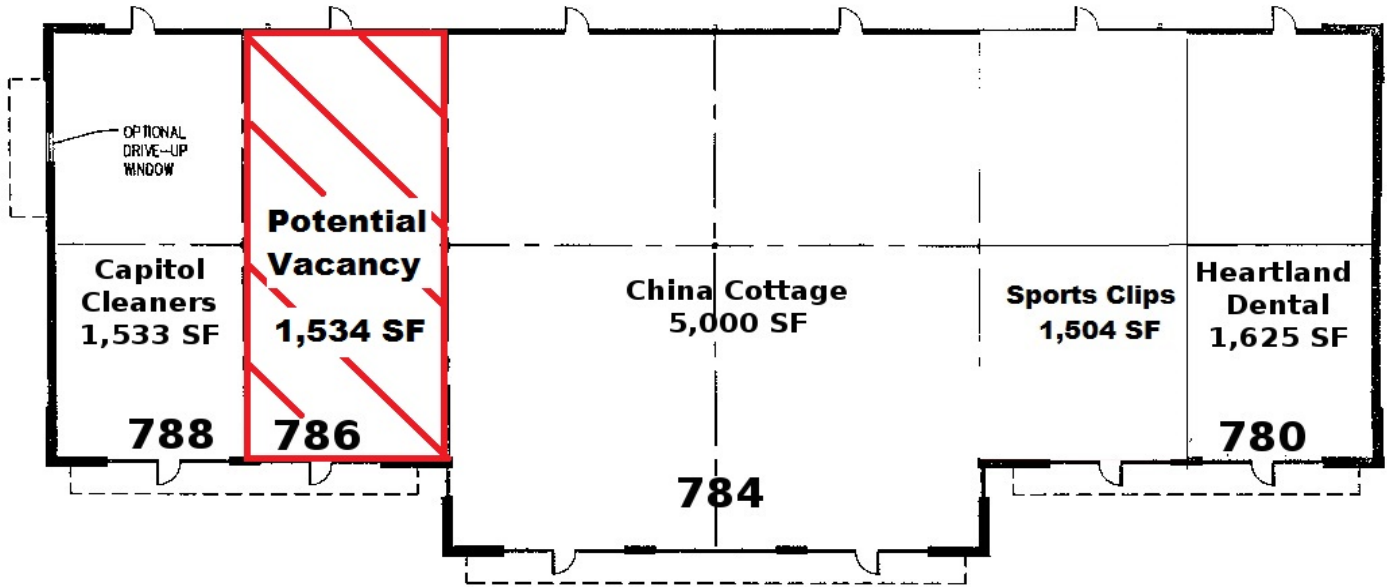

NOW AVAILABLE – FOR LEASE
The Marketplace at Settlers Walk
1,534 S.F.

FLOOR PLAN

AREA: 11,196 sf

You will be in good company at *The Marketplace*
 Current Merchants Include:

Food

- Buffalo Wild Wings
- 'Boro Bistro
- China Cottage
- Jimmy John's
- Edible Arrangements
- Sammy's