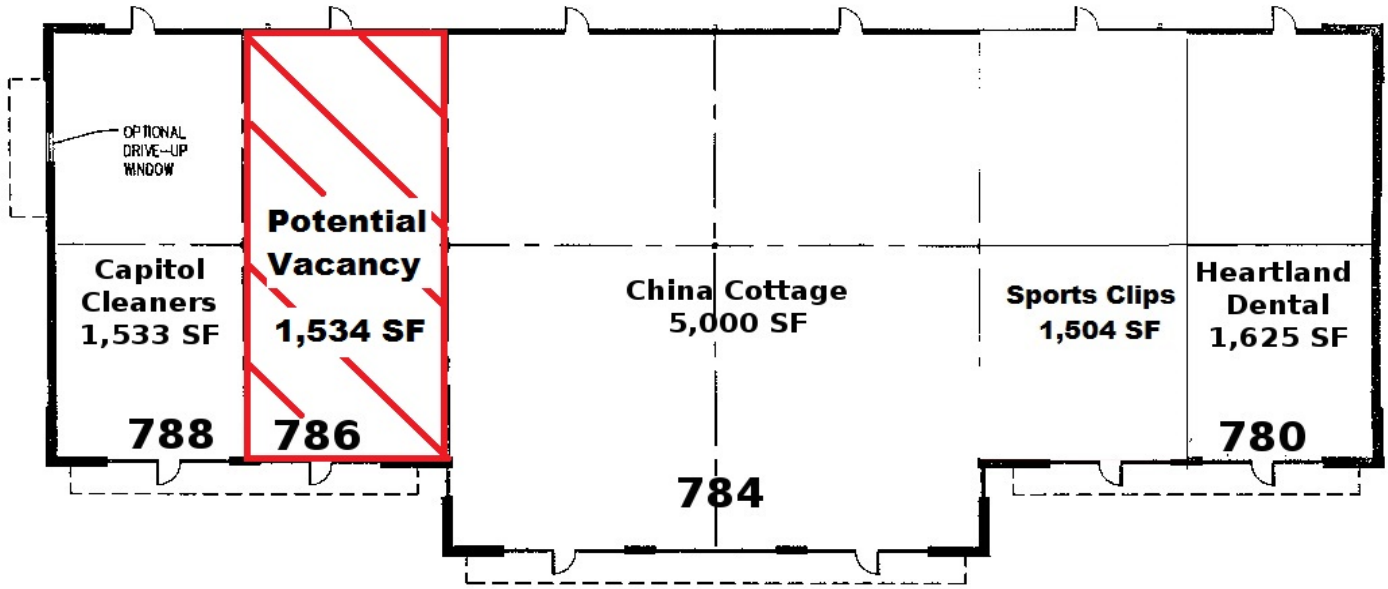

NOW AVAILABLE – FOR LEASE
The Marketplace at Settlers Walk
1,534 S.F.

FLOOR PLAN

AREA: 11,196 sf

You will be in good company at *The Marketplace*
 Current Merchants Include:

Food

- Buffalo Wild Wings
- 'Boro Bistro
- China Cottage
- Jimmy John's
- Edible Arrangements
- Sammy's