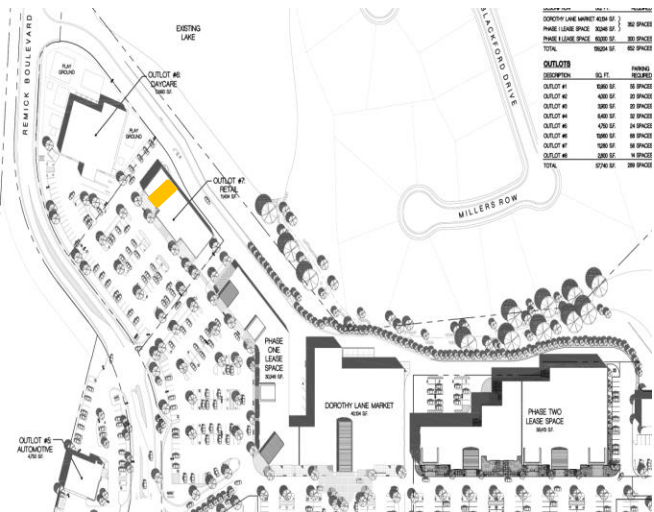

Mark Schweighart
Mark@thequantumcompanies.net
405-330-0591

Matt Schweighart
Matt@thequantumcompanies.net
405-640-3515